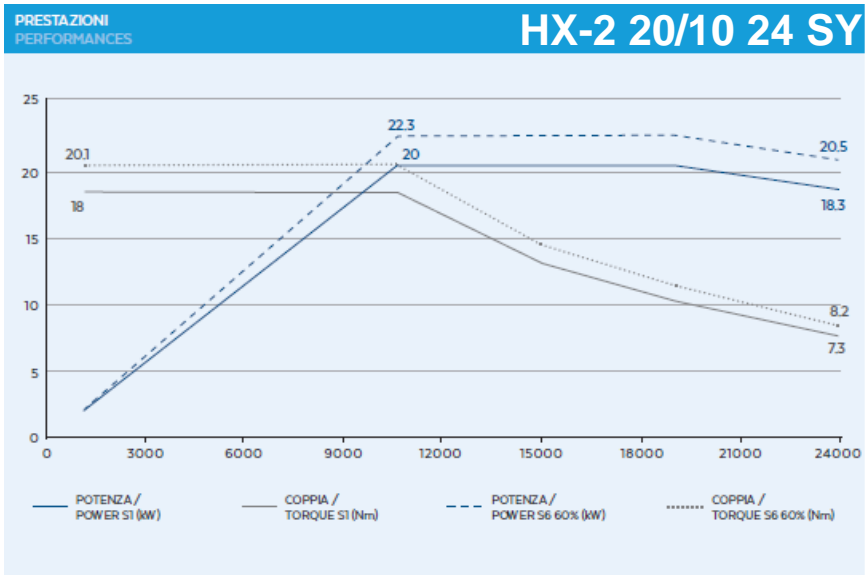

HX SPINDLE RANGE PERFORMANCES

QT SPINDLE RANGE PERFORMANCES

PRESTAZIONI
PERFORMANCES

QT-2 13/6 16

PRESTAZIONI
PERFORMANCES

QT-2 25/7 16