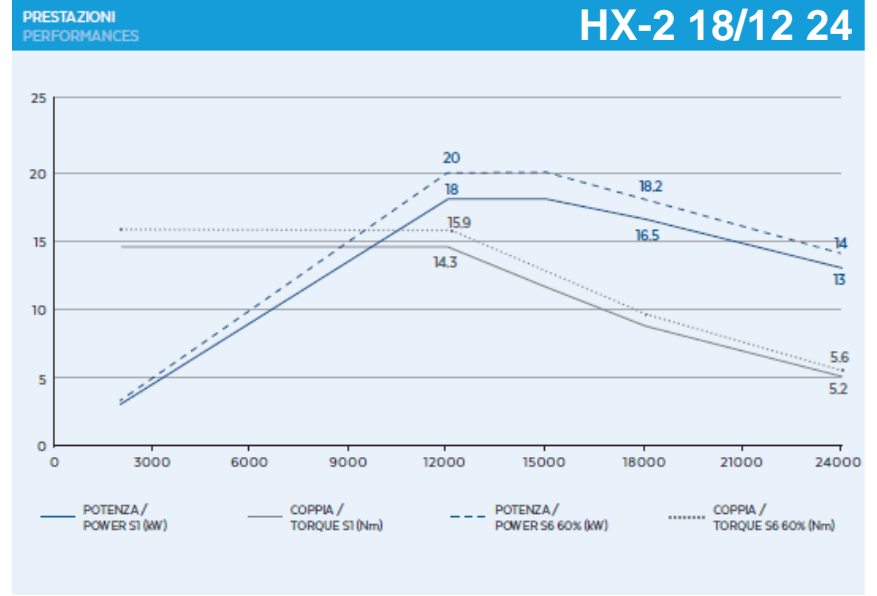

HX SPINDLE RANGE PERFORMANCES

QT SPINDLE RANGE PERFORMANCES

PRESTAZIONI
PERFORMANCES

QT-2 13/6 16

PRESTAZIONI
PERFORMANCES

QT-2 25/7 16