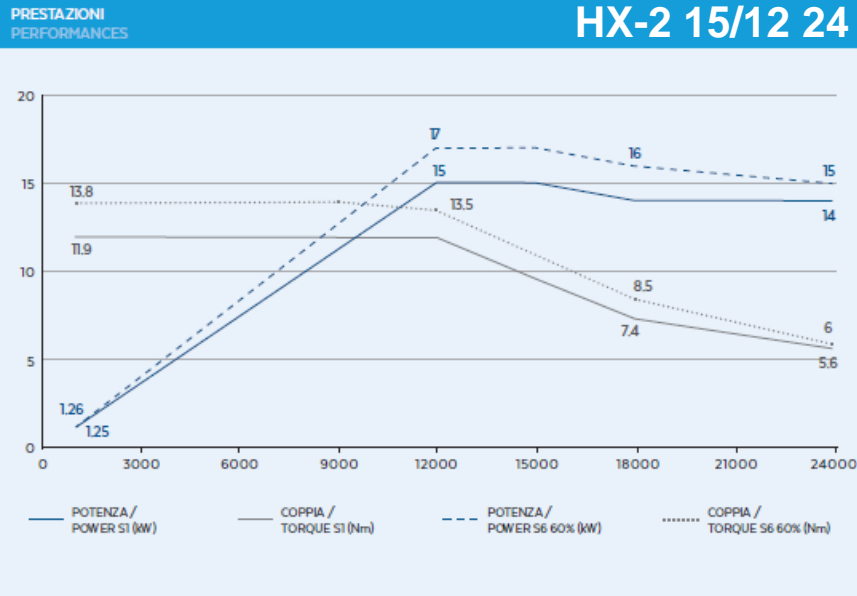

HX SPINDLE RANGE PERFORMANCES

QT SPINDLE RANGE PERFORMANCES

PRESTAZIONI
PERFORMANCES

QT-2 13/6 16

PRESTAZIONI
PERFORMANCES

QT-2 25/7 16